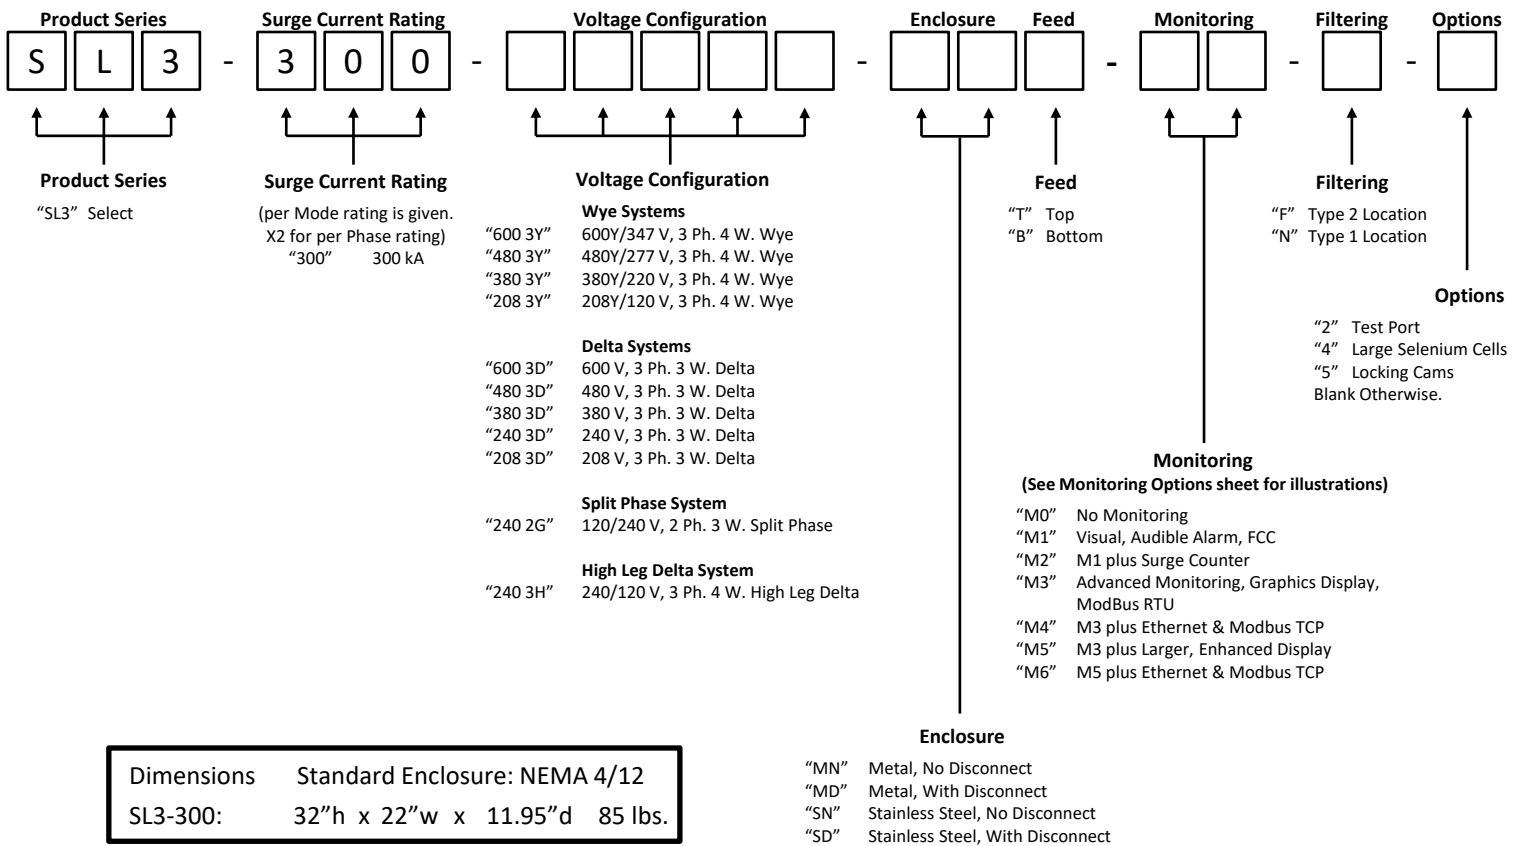

Temporary Overvoltage Protection SPD for Main Panel/SES

Product Number Configuration Guide

Product Number Example:

Application Specific Model Number:

Dimensions Standard Enclosure: NEMA 4/12
SL3-300: 32"h x 22"w x 11.95"d 85 lbs.